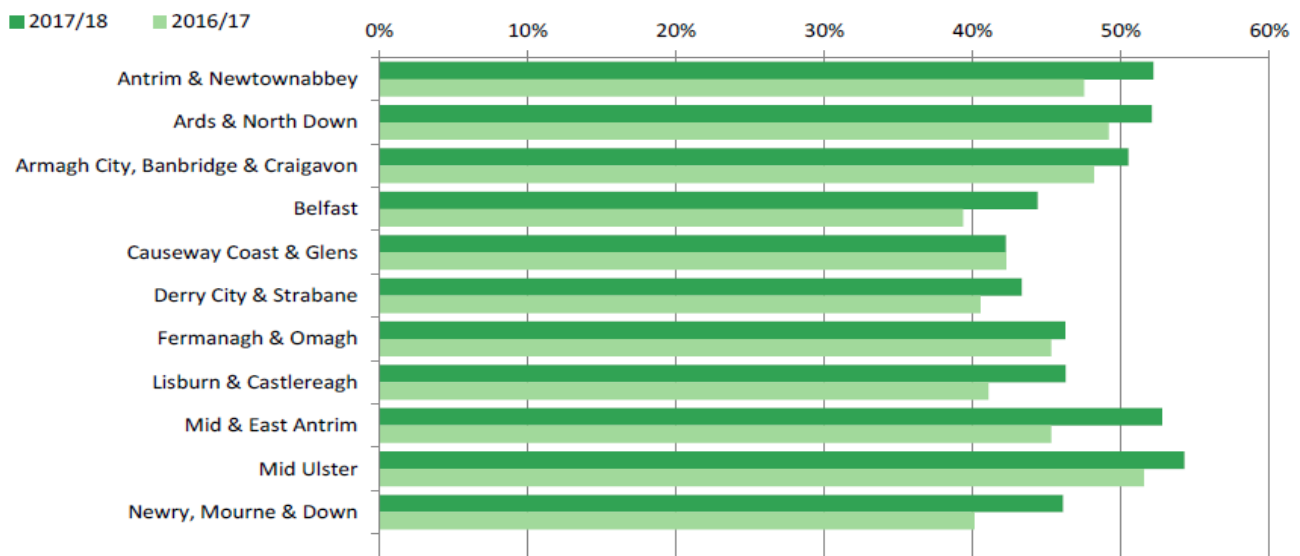

Appendix 1 – Recycling Performance

Figure 1 : Household Recycling Rate 2003/04 to 2017/18

Figure 2: Household waste recycling rate

Source: NIEA – Northern Ireland Local Authority Collected Municipal Waste Management Statistics 2017/18