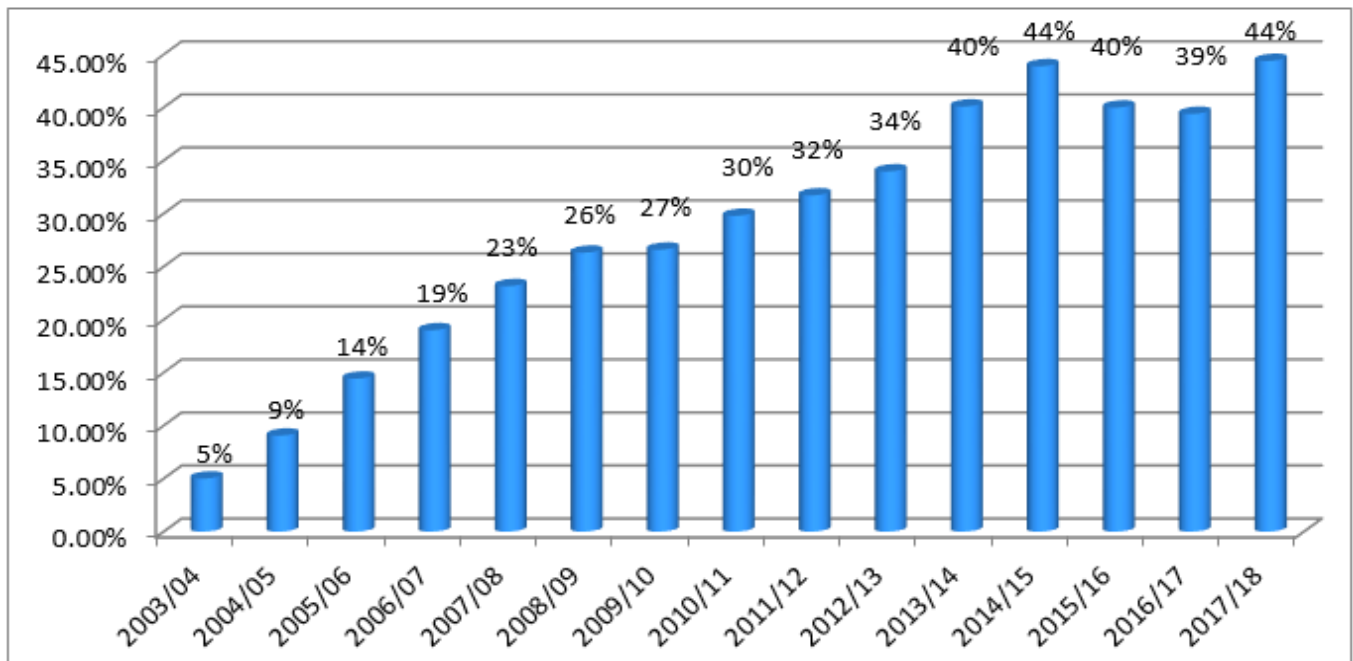

Appendix 1 – Recycling Performance

Figure 1 : Household Recycling Rate 2003/04 to 2017/18

Figure 2: Household waste recycling rate

Source: NIEA – Northern Ireland Local Authority Collected Municipal Waste Management Statistics 2017/18

Figure 3 : Benchmark Household Recycling Rate 2017/18